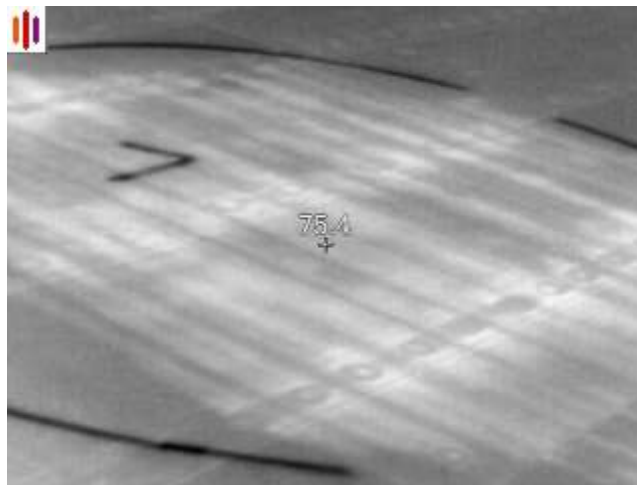

# THERMAL AND VISIBLE LIGHT IMAGES SINGLE PLY (TPO, PVC) ROOF

Thermal Image, Colorized

Thermal Image, Black and White

Visible Light Image