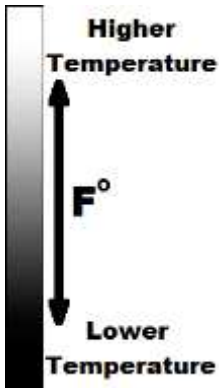

# THERMAL AND VISIBLE LIGHT IMAGES SINGLE PLY (TPO, PVC) ROOF

Thermal Image, Colorized

Thermal Image, Black and White

Visible Light Image