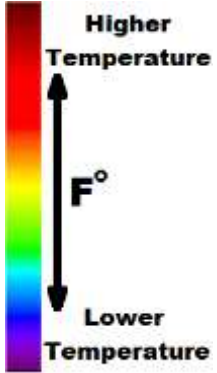

# THERMAL AND VISIBLE LIGHT IMAGES SINGLE PLY (TPO, PVC) ROOF

Thermal Image, Colorized

Thermal Image, Black and White

Visible Light Image