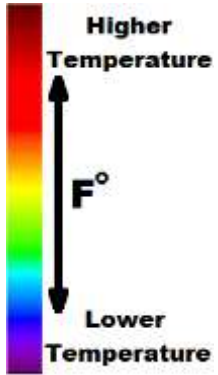

THERMAL AND VISIBLE LIGHT IMAGES SMOOTH MODIFIED BITUMEN ROOF

Thermal Image, Colorized

Thermal Image, Black and White

Visible Light Image