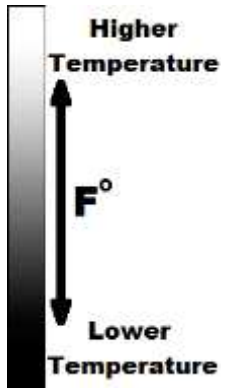

THERMAL AND VISIBLE LIGHT IMAGES SMOOTH MODIFIED BITUMEN ROOF

Thermal Image, Colorized

Thermal Image, Black and White

Visible Light Image