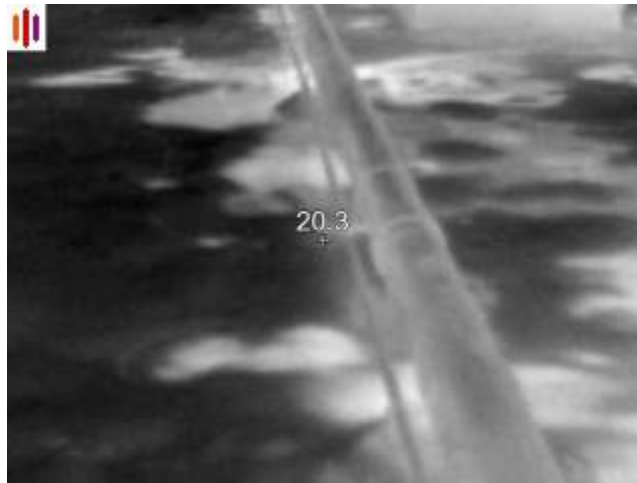

THERMAL AND VISIBLE LIGHT IMAGES SPUF (FOAM) ROOF

Thermal Image, Colorized

Thermal Image, Black and White

Visible Light Image