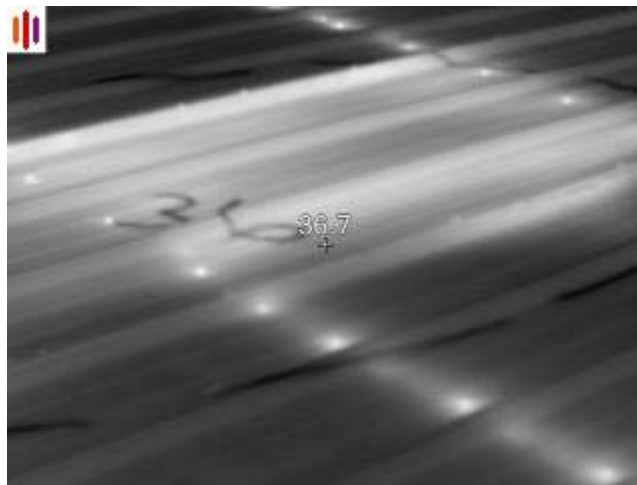

THERMAL AND VISIBLE LIGHT IMAGES STANDING SEAM / METAL ROOF

Thermal Image, Colorized

Thermal Image, Black and White

Visible Light Image