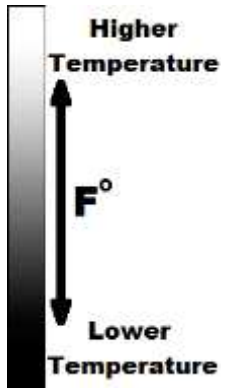

THERMAL AND VISIBLE LIGHT IMAGES STANDING SEAM / METAL ROOF

Thermal Image, Colorized

Thermal Image, Black and White

Visible Light Image