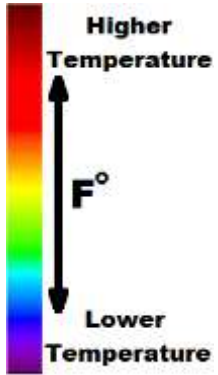

THERMAL AND VISIBLE LIGHT IMAGES STANDING SEAM / METAL ROOF

Thermal Image, Colorized

Thermal Image, Black and White

Visible Light Image