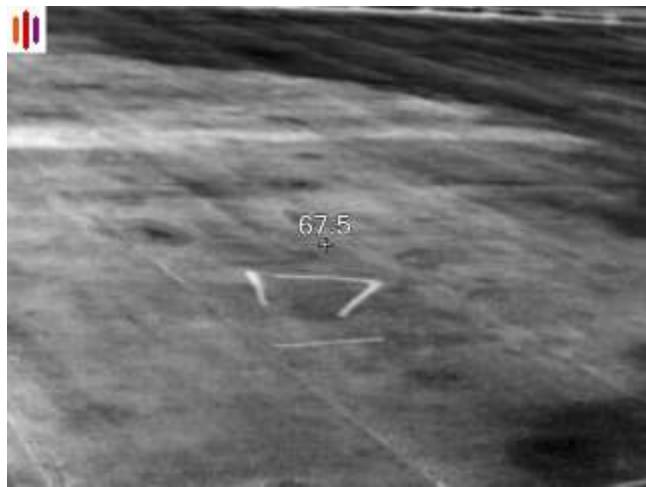

THERMAL AND VISIBLE LIGHT IMAGES ALUMINUM COATED BUILT UP ROOF

Thermal Image, Colorized

Thermal Image, Black and White

Visible Light Image